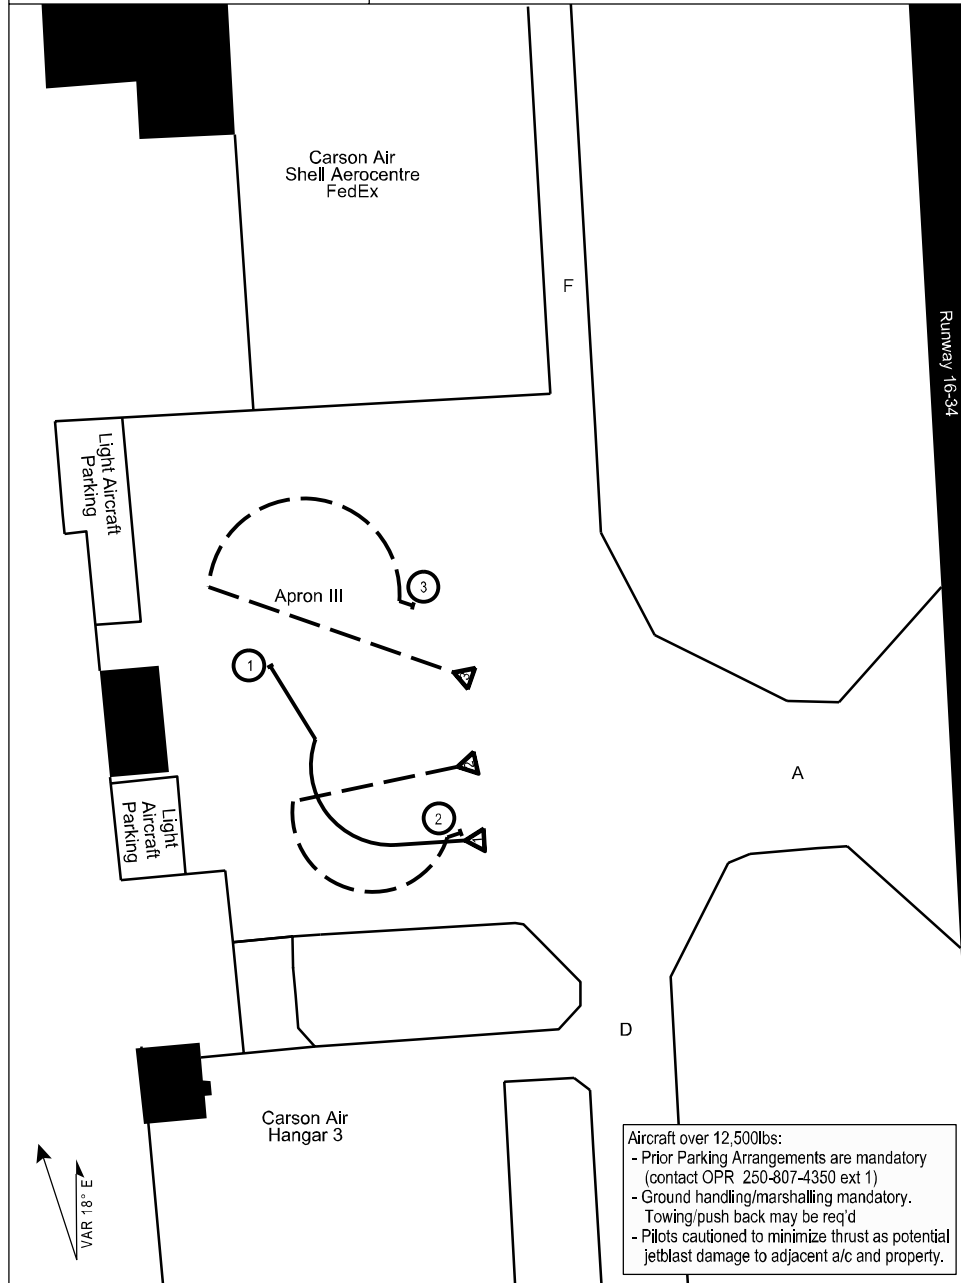

PARKING AREAS - APRON III

KELOWNA
KELOWNA, BC

KELOWNA GROUND CONTROL
121.7

LEGEND

① Parking Position

D Taxiway

Aircraft over 12,500lbs:
 - Prior Parking Arrangements are mandatory (contact OPR 250-807-4350 ext 1)
 - Ground handling/marshalling mandatory. Towing/push back may be req'd
 - Pilots cautioned to minimize thrust as potential jetblast damage to adjacent a/c and property.