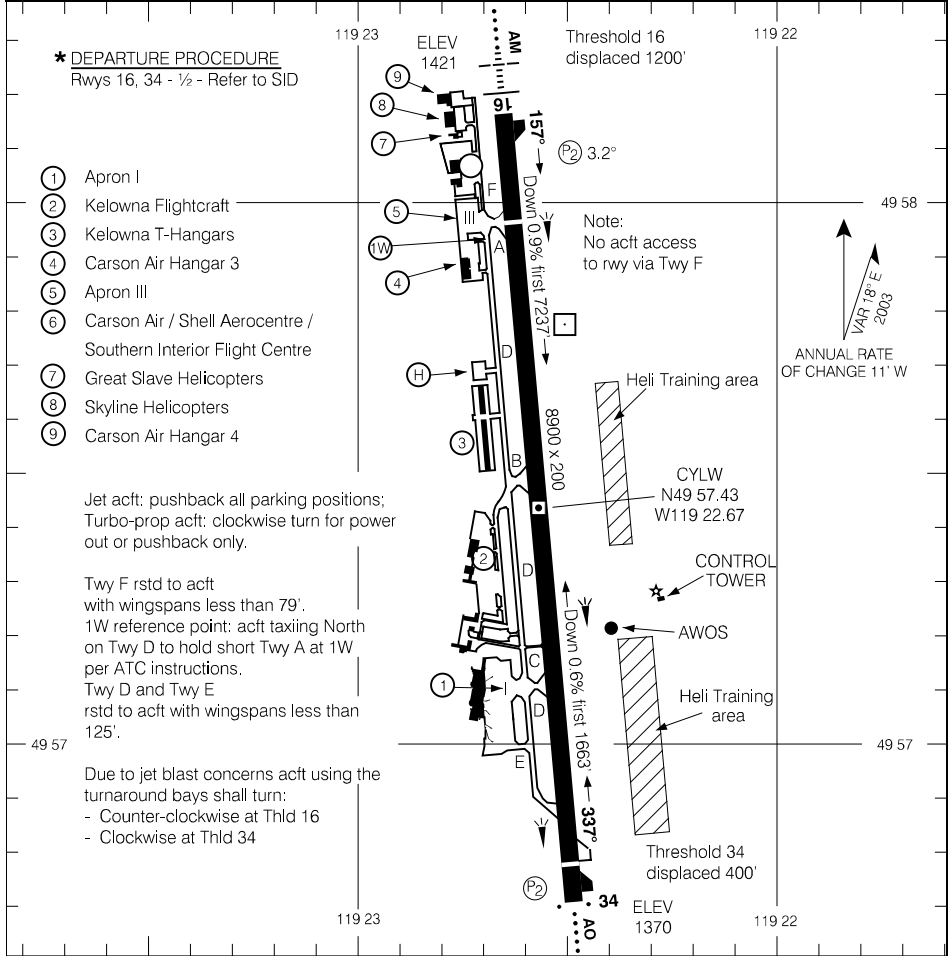

CYLW-AD

KELOWNA, BC
CYLW

AERODROME CHART

<ul style="list-style-type: none"> ● ATIS - 127.5 ● AWOS - 127.5 	<ul style="list-style-type: none"> ● GND - 121.7 	<ul style="list-style-type: none"> ● TWR - 119.6 292.2 ● RADIO Penticton - 119.6 	<ul style="list-style-type: none"> ● CTR Vancouver - 133.5
--	---	--	---

DECL DIST	16	34				
TORA	8900	8900				
TODA	9320	9251				
ASDA	8900	8900				
LDA	7700	8500				

Source of Canadian Civil Aeronautical Data: © 2014 NAV CANADA All rights reserved

RUNWAY LEVEL OF SERVICE	
RVO	LVO
RWY 16,34: (1/4 sm)	NOT AUTHORIZED
TAKE-OFF MINIMA	
Rwys 16; 34: *	

AERODROME CHART

EFF 18 SEP 14

CYLW

CYLW-AD